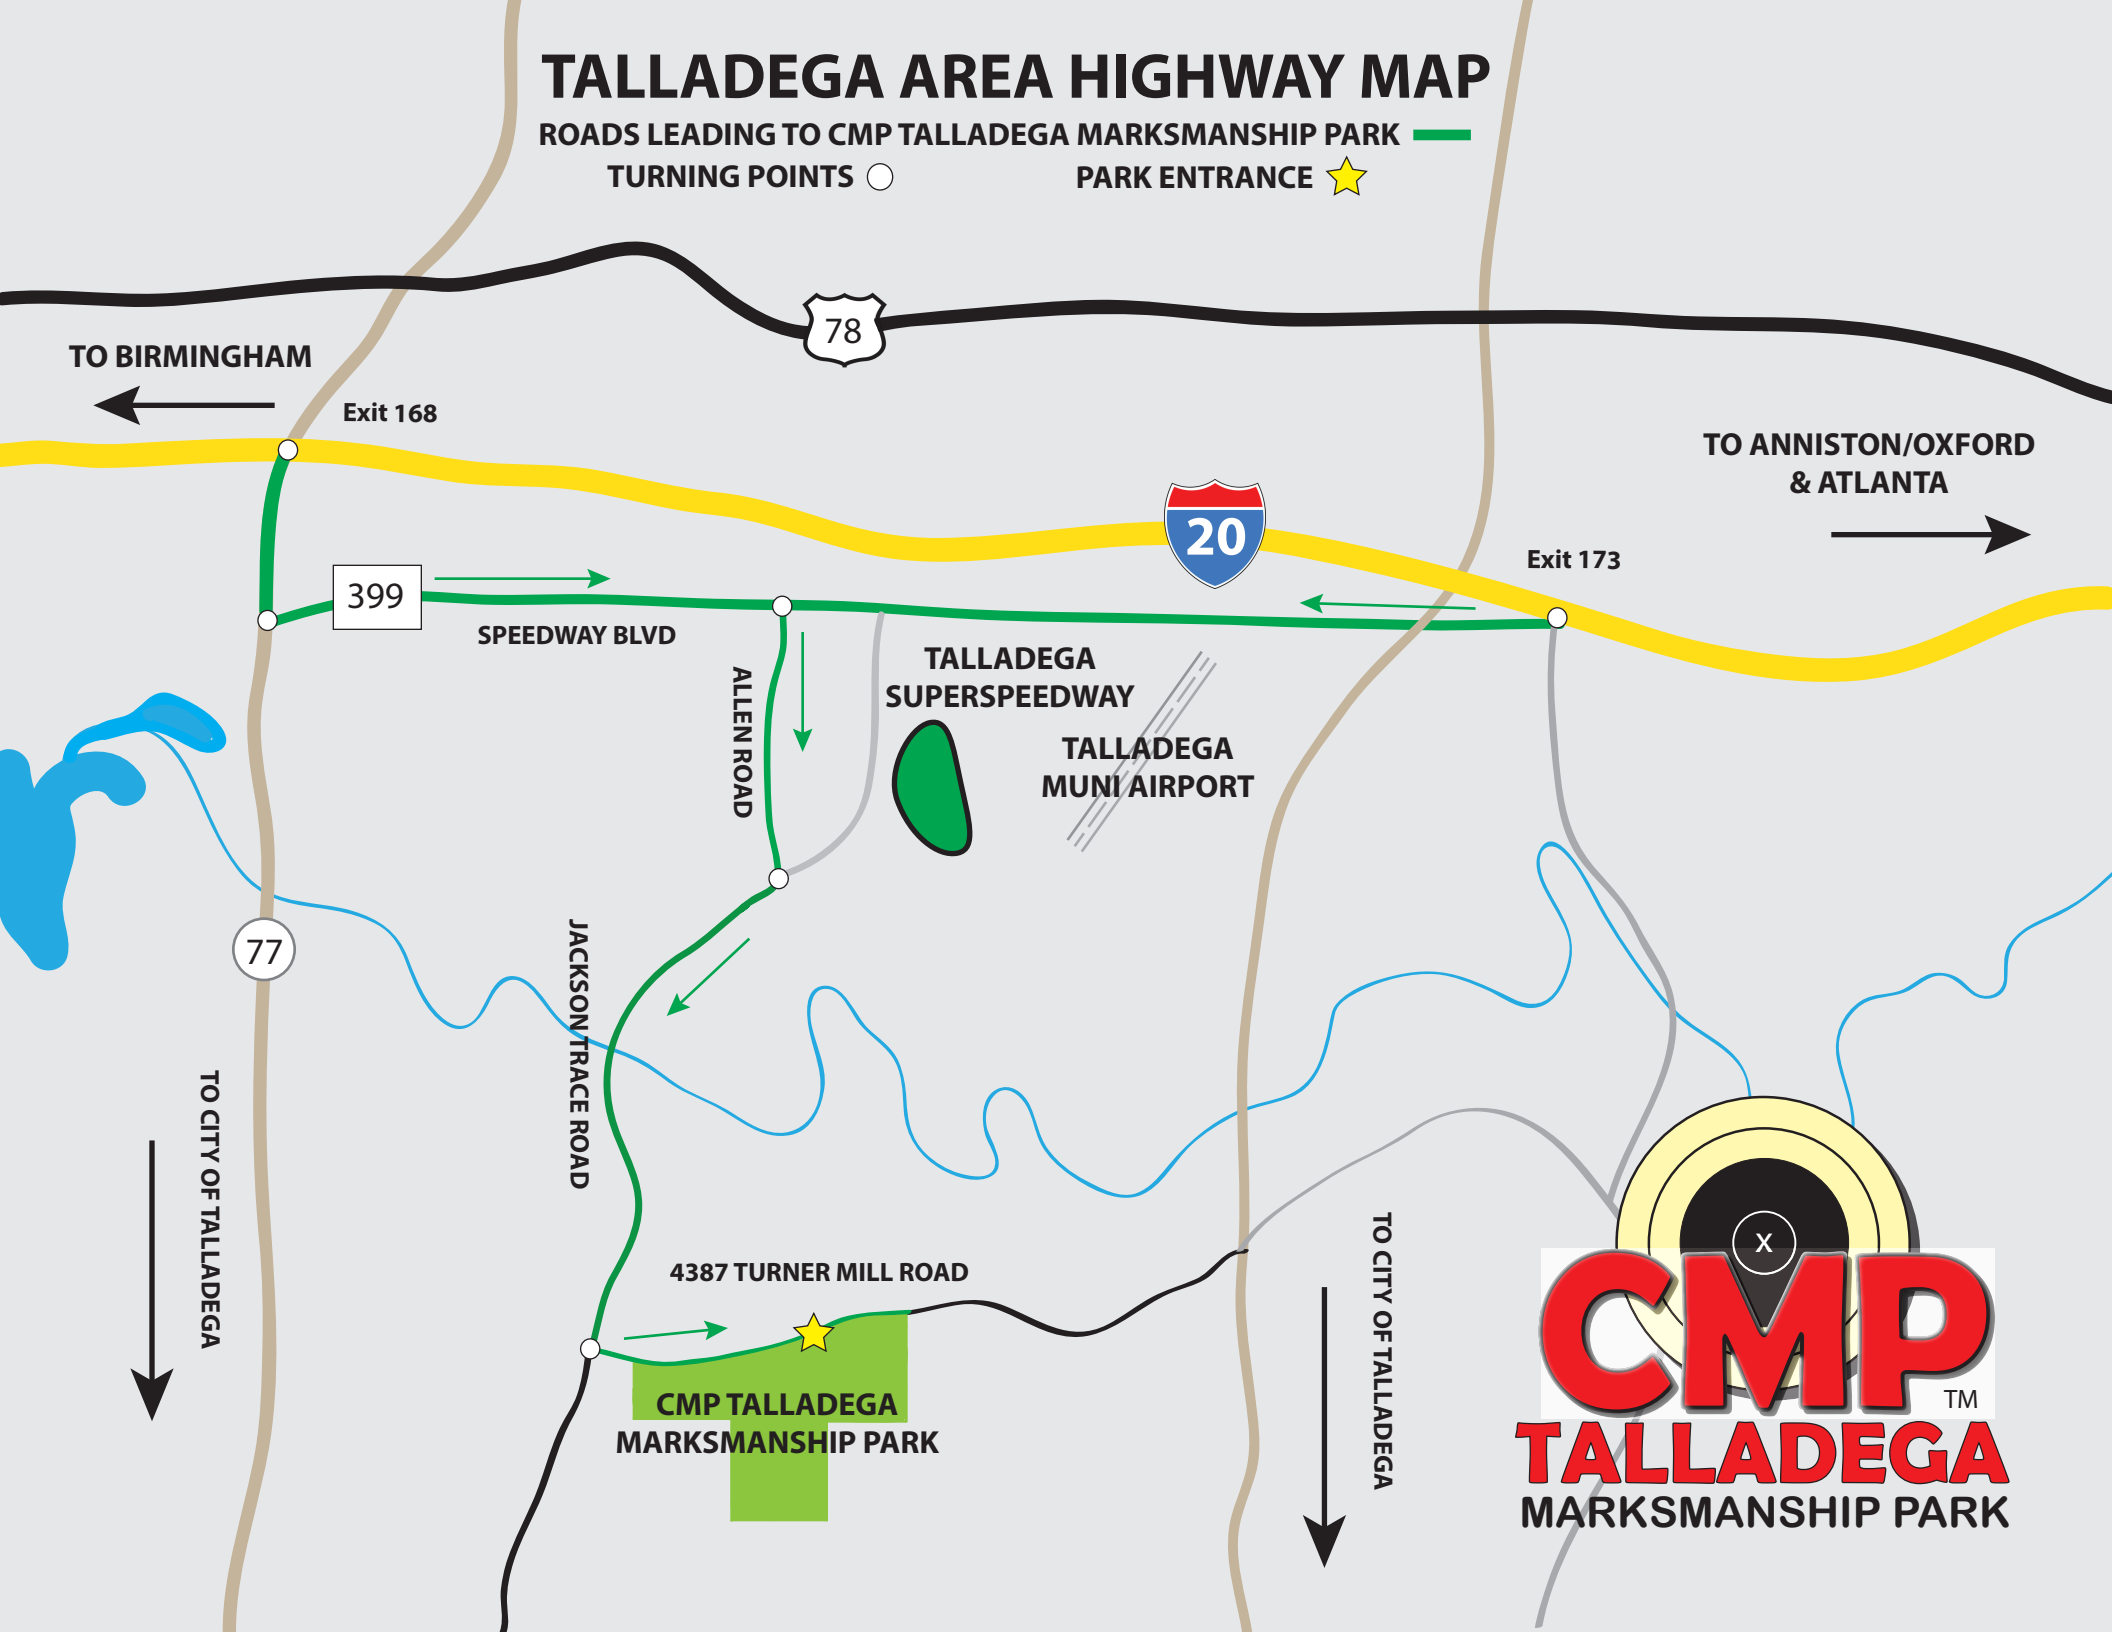

TALLADEGA AREA HIGHWAY MAP

ROADS LEADING TO CMP TALLADEGA MARKSMANSHIP PARK ———

TURNING POINTS ○

PARK ENTRANCE ★

TO BIRMINGHAM

TO ANNISTON/OXFORD
& ATLANTA

399

SPEEDWAY BLVD

TALLADEGA
SUPERSPEEDWAY

TALLADEGA
MUNI AIRPORT

ALLEN ROAD

JACKSON TRACE ROAD

77

TO CITY OF TALLADEGA

TO CITY OF TALLADEGA

4387 TURNER MILL ROAD